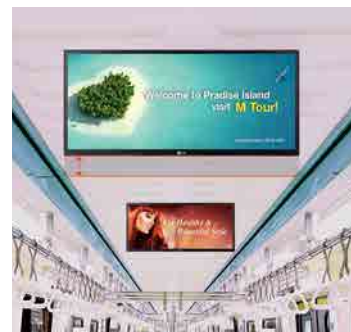

21:9 Cinematic View

ULTRA WIDE SCREEN DIGITAL SIGNAGE 29WR30

29WR30 29W"

21:9 IMMERSIVE CINEMATIC VIEW

An aspect ratio of 21:9 which perfectly fit to cinema screen, enables you to concentrate on movie itself. "No shadow box" enable to immerse you in the cinema.

29WR30 21:9

Conventional 16:9

VARIOUS SCREEN UTILIZATION

You can use 16:9 area conventional movie streaming without any image distortion and extra 5:9 zone for information noticing. When you display two 4:3 contents on the 29WR30 screen half by half, distortion minimized.

- 16:9 zone for movie streaming
- 5:9 zone for information noticing

MAXIMIZE THE UTILIZATION OF SPACE

Even in a restricted space, such as a store shelf or low ceiling interior, 29WR30 can boast eye-catching effect with high efficient without obstructing movement of human traffic.